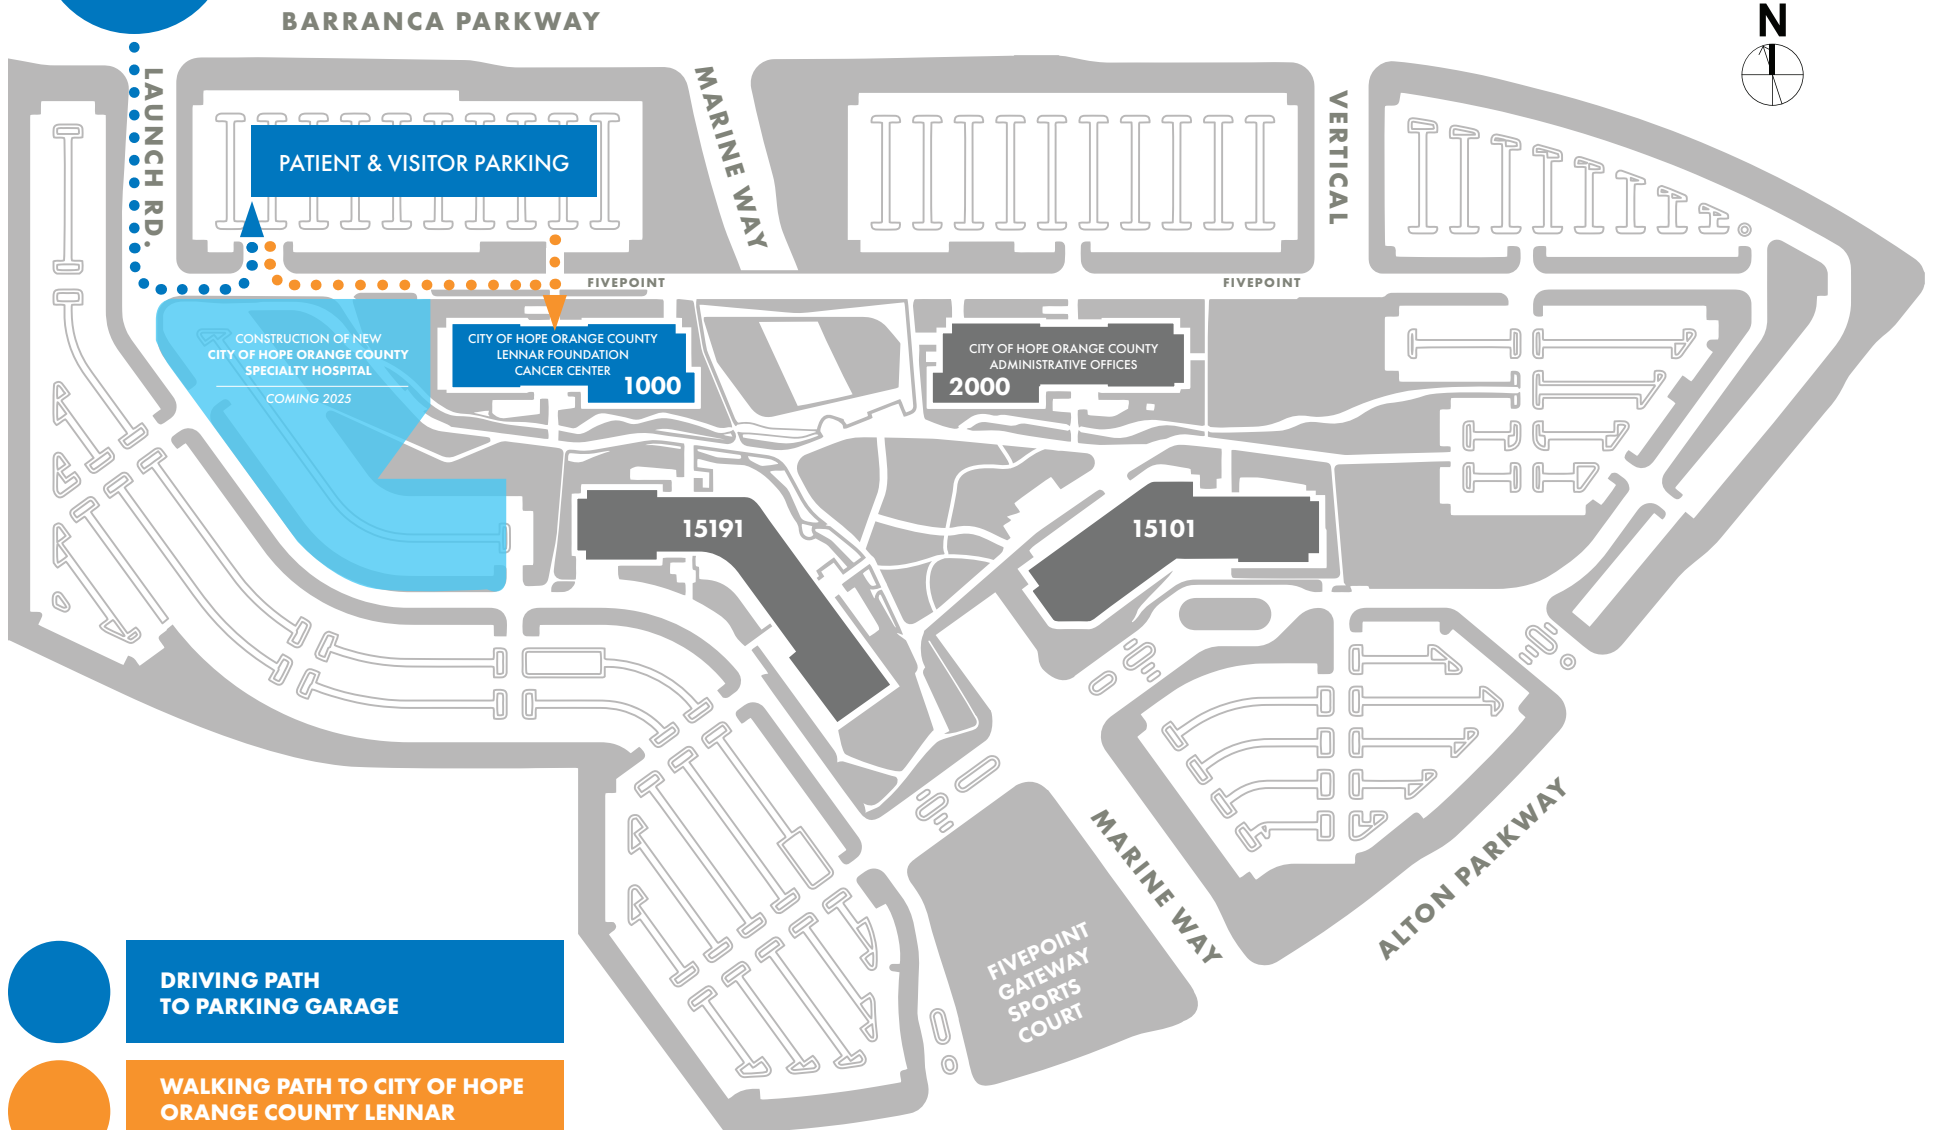

CITY OF HOPE ORANGE COUNTY CAMPUS MAP

ENTER
HERE

-  DRIVING PATH TO PARKING GARAGE
-  WALKING PATH TO CITY OF HOPE ORANGE COUNTY LENNAR FOUNDATION CANCER CENTER
-  ACTIVE CONSTRUCTION